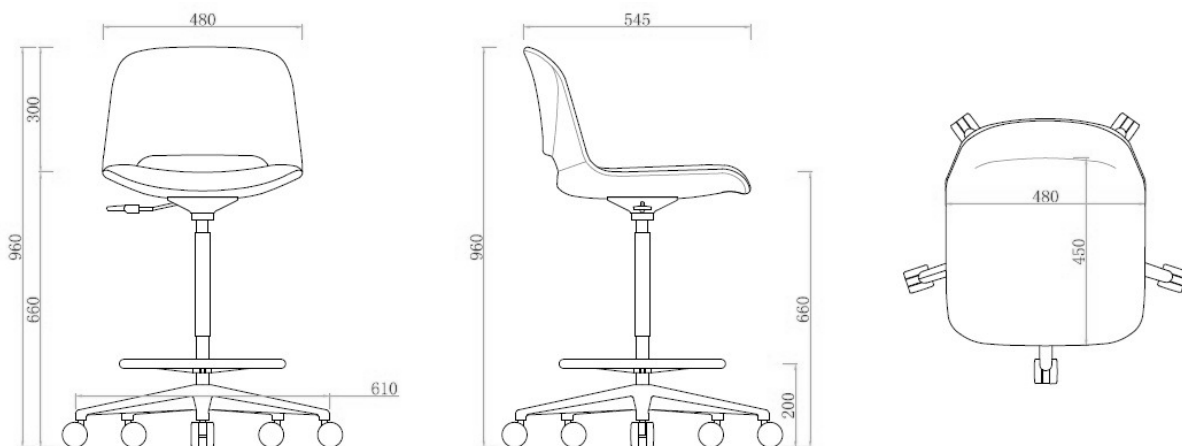

ABAX KINGFISHER

VI PRODUCT DATA SPECIFICATION

Vi Chair - Drafting

Description			
DIMENSIONS	<p>Overall Dimensions: 610mmW x 610mmD x 960mm - 1040mmH</p> <p>Seat Height: 660mm - 850mm</p>		
MATERIALS & CONSTRUCTION	<p>The shell is constructed from a steel frame, injected with foam, and finished with high-quality upholstery</p> <p>The frame is constructed from steel with castors</p>		
ADJUSTMENT	660mm - 850mm		
FEATURES	<p>The adjustable seat height (600mm to 850mm) suits different surfaces and preferences</p> <p>The chair has a 5-star steel leg base with castors for effortless movement</p> <p>Enjoy the swivel function for flexible workspace access</p> <p>Benefit from the lifting function for ergonomic adaptability</p> <p>The bar chair variant suits raised surfaces or communal areas</p> <p>Suitable in offices, studios, or collaborative spaces, to various professional environments</p>		
WARRANTY	10 Years		
LEAD TIME	12 - 14 Weeks		
FINISH	<table border="0"> <tr> <td> <p><u>Shell Upholstery Colour</u></p> <p>Sunday Range</p> <p>Palace PU Range</p> <p><u>Centre Column Colour</u></p> <p>White</p> </td> <td> <p><u>Base Colour</u></p> <p>Aluminium Alloy</p> </td> </tr> </table>	<p><u>Shell Upholstery Colour</u></p> <p>Sunday Range</p> <p>Palace PU Range</p> <p><u>Centre Column Colour</u></p> <p>White</p>	<p><u>Base Colour</u></p> <p>Aluminium Alloy</p>
<p><u>Shell Upholstery Colour</u></p> <p>Sunday Range</p> <p>Palace PU Range</p> <p><u>Centre Column Colour</u></p> <p>White</p>	<p><u>Base Colour</u></p> <p>Aluminium Alloy</p>		