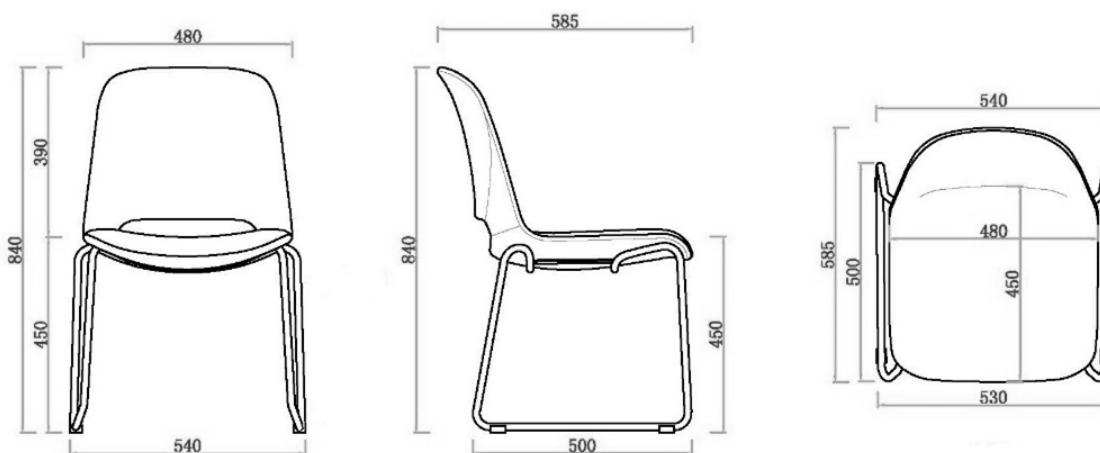

**ABAX
KINGFISHER**

VI
PRODUCT DATA SPECIFICATION

Vi Chair - Sled

Description	
DIMENSIONS	<p>Overall Dimensions: 540mmW x 585mmD x 840mmH</p> <p>Seat Height: 450mm</p>
MATERIALS & CONSTRUCTION	<p>The shell is constructed from a steel frame, injected with foam, and finished with high-quality upholstery</p> <p>The legs are constructed from steel</p>
ADJUSTMENT	N/A
FEATURES	<p>Steel legs in a sled design provide stability, ideal for various spaces</p> <p>The steel frame ensures durability for high-traffic areas</p> <p>The chair prioritizes comfort across different workstyles and spaces</p> <p>Upholstered shell and steel legs are easy to clean and maintain</p> <p>Vi Chair's sled design combines functionality, durability, and style</p>
WARRANTY	10 Years
LEAD TIME	12 - 14 Weeks
FINISH	<p><u>Shell Upholstery Colour</u></p> <p>Sunday Range</p> <p>Palace PU Range</p> <p><u>Frame Finish</u></p> <p>White</p> <p>Black</p>