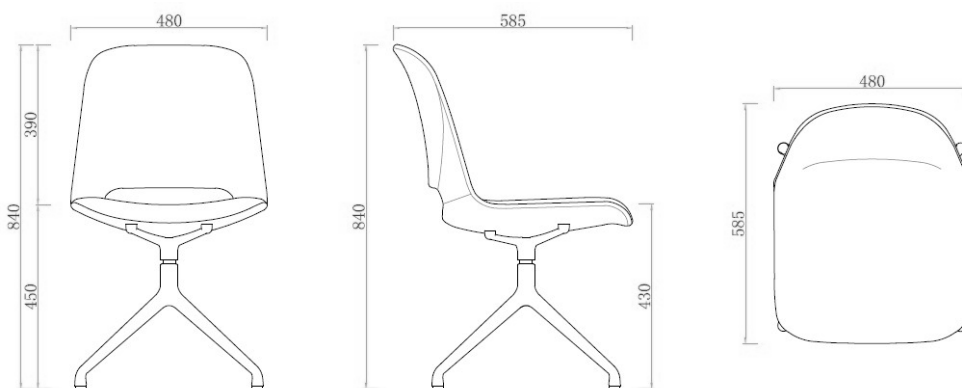

**ABAX
KINGFISHER**

VI
PRODUCT DATA SPECIFICATION

Vi Chair - 4 Star Swivel

Description	
DIMENSIONS	<p>Overall Dimensions: 480mmW x 585mmD x 840mmH</p> <p>Seat Height: 450mm</p>
MATERIALS & CONSTRUCTION	<p>The shell is constructed from a steel frame, injected with foam, and finished in high-quality upholstery.</p> <p>The frame is constructed from aluminium with castors</p>
ADJUSTMENT	N/A
FEATURES	<p>The inclusion of castors enhances the chair's mobility, allowing smooth movement and positioning</p> <p>Ergonomic design and foam filling offer optimal comfort, making it suitable for extended periods of use</p> <p>Versatile swivel feature facilitates easy rotation and adjustment, enhancing convenience</p> <p>Designed for offices, lounges, meeting rooms, and more, providing a blend of comfort and style</p> <p>The chair's construction materials and finishes are chosen to ensure durability and visual appeal</p>
WARRANTY	10 Years
LEAD TIME	12 - 14 Weeks
FINISH	<p><u>Shell Upholstery Colour</u></p> <p>Sunday Range</p> <p>Palace PU Range</p> <p><u>Frame Finish</u></p> <p>Aluminium Alloy</p> <p>Black</p>