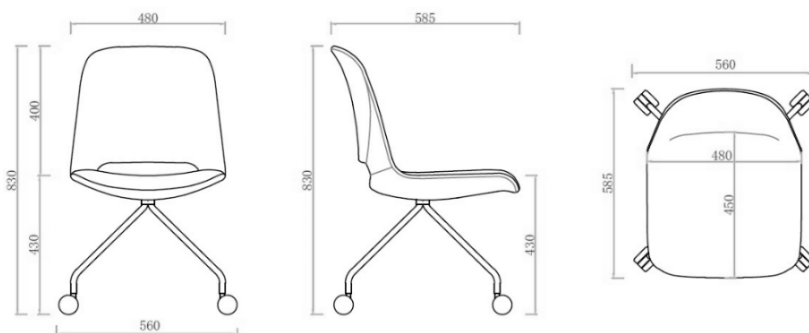

**ABAX
KINGFISHER**

VI
PRODUCT DATA SPECIFICATION

Vi Chair - 4 Star Mobile

Description	
DIMENSIONS	<p>Overall Dimensions: 560mmW x 585mmD x 830mmH</p> <p>Seat Height: 430mm</p>
MATERIALS & CONSTRUCTION	<p>The shell is constructed from polypropylene, and the seat/back is injected with foam and finished with high-quality upholstery</p> <p>The frame is constructed from steel with castors</p>
ADJUSTMENT	N/A
FEATURES	<p>A modern chair designed for mobility and functionality, blending contemporary aesthetics with practical features</p> <p>Comfortable seating experience is assured with injected foam on the seat and back, finished in high-quality upholstery</p> <p>Notable features include the absence of a swivel function and lifting mechanism, providing simplicity and focus on its purpose</p> <p>Designed for spaces where mobility and comfort are key, such as collaborative work areas and adaptable meeting rooms</p>
WARRANTY	10 Years
LEAD TIME	12 - 14 Weeks
FINISH	<p><u>Shell Upholstery Colour</u></p> <p>Sunday Range</p> <p>Palace PU Range</p> <p><u>Frame Finish</u></p> <p>White</p> <p>Black</p>
CUSTOMISABLE	N/A
ACCESSORIES	N/A
CERTIFICATION	N/A