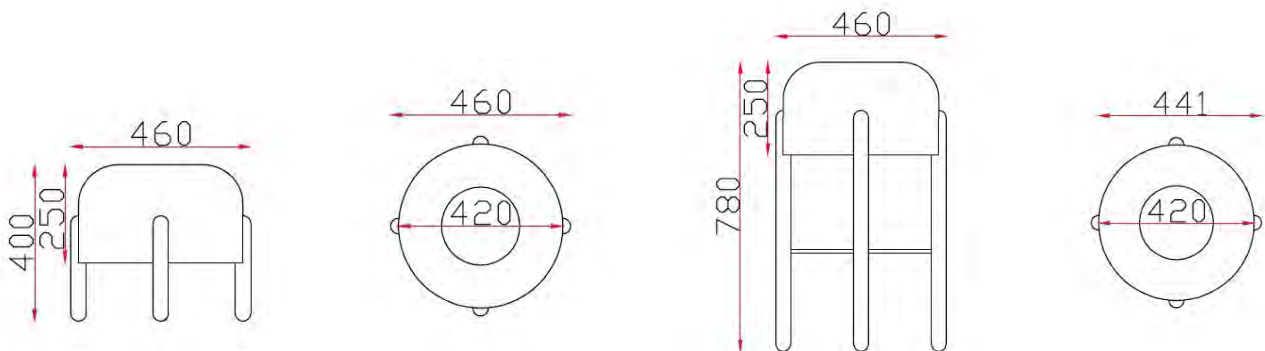

# Versa Stool

Description			
<b>DIMENSIONS</b>	<table border="1"> <tr> <td><u>Small</u> 460mmDia x 400mmH</td> <td><u>Large</u> 460mmDia x 780mmH</td> </tr> </table>	<u>Small</u> 460mmDia x 400mmH	<u>Large</u> 460mmDia x 780mmH
<u>Small</u> 460mmDia x 400mmH	<u>Large</u> 460mmDia x 780mmH		
<b>FABRIC METERAGE</b>	N/A		
<b>MATERIALS &amp; CONSTRUCTION</b>	<p>The shell is constructed from foam with high quality upholstery finish</p> <p>The legs are constructed solid wood</p>		
<b>FEATURES</b>	<p>Suitable for versatile spaces like breakout rooms, libraries, offices, classrooms, and more</p> <p>A practical and versatile piece that can serve as a seat, table, or decoration in various settings</p> <p>Available in two sizes to suit different seating needs and room sizes</p> <p>Offers a combination of functionality and style, ideal for creating inviting and comfortable spaces</p> <p>Versatile enough to be used in lounges, waiting areas, reading nooks, and collaborative spaces</p>		
<b>WARRANTY</b>	10 Years		
<b>LEAD TIME</b>	49 Days		
<b>FINISH</b>	<p><u>Shell Upholstery Colour</u></p> <p>Sunday Range</p> <p>Palace PU Range</p> <p><u>Frame Finish</u></p> <p>Ashwood Legs</p>		
<b>CUSTOMISABLE</b>	N/A		
<b>CERTIFICATIONS</b>	N/A		