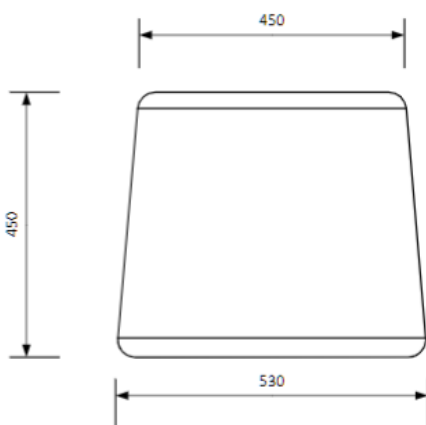

## Tappo Mobile Ottoman

Description	
<b>DIMENSIONS</b>	<b>Overall Dimensions:</b> 530mmDia x 450mmH <b>Seat Diameter:</b> 450mmDia
<b>FABRIC METERAGE</b>	1.2m
<b>MATERIALS &amp; CONSTRUCTION</b>	Constructed from ply and foam Recessing Castors Fully upholstered
<b>FEATURES</b>	Mobile Castor Recessed when sitting on the ottoman giving it stability Lightweight
<b>WARRANTY</b>	10 Years
<b>LEAD TIME</b>	35 Working Days
<b>FINISH</b>	Standard Upholstery Range
<b>CUSTOMISABLE</b>	For custom sizes and fabric please don't hesitate to contact us on 1300 300 369
<b>CERTIFICATIONS</b>	