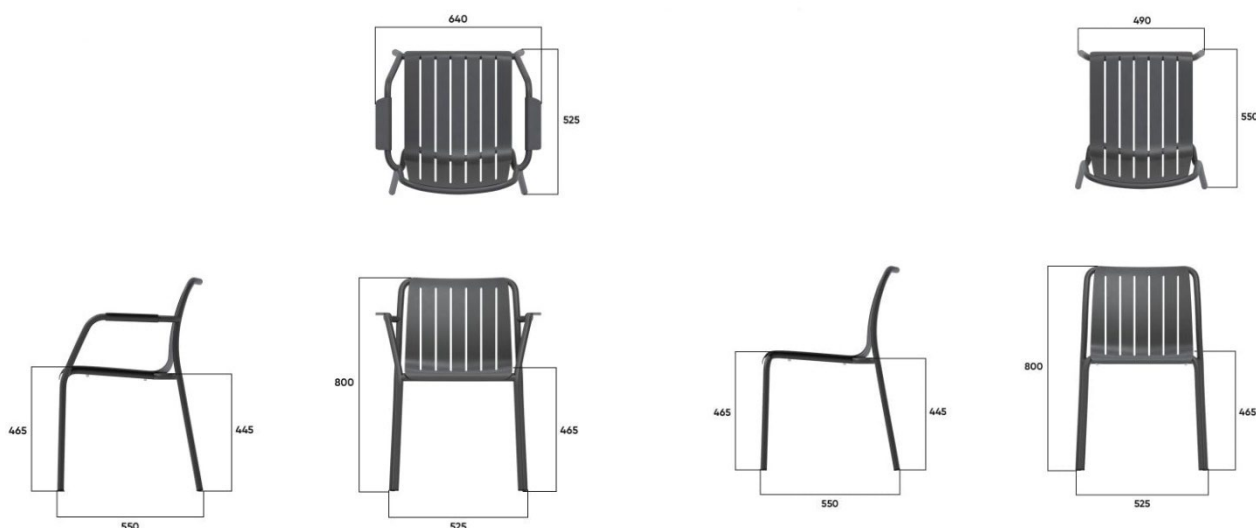

**ABAX
KINGFISHER**

SUKO

PRODUCT DATA SPECIFICATION

Suko Outdoor Chair

Description		
DIMENSIONS	Without Arms	With Arms
	555mmW x 525mmD x 800mmH	525mmW x 550mmD x 800mmH
Seat Height: 440mm		
MATERIALS & CONSTRUCTION	The Chair is constructed from aluminium Powder coated finish	
ADJUSTMENT	N/A	
FEATURES	Perfect for outdoor areas Nylon slides to protect the feet Stackable	
WARRANTY	10-year Warranty	
LEAD TIME	35 Working Days	
FINISH	Matt White Matt Charcoal Matt Green	

Drawings:

Due to Constant innovation, products may be subject to design and specification changes without notice. Copyright © 2022

Standard Colours:

Matt White

Matt Charcoal

Matt Green

Due to Constant innovation, products may be subject to design and specification changes without notice. Copyright © 2022