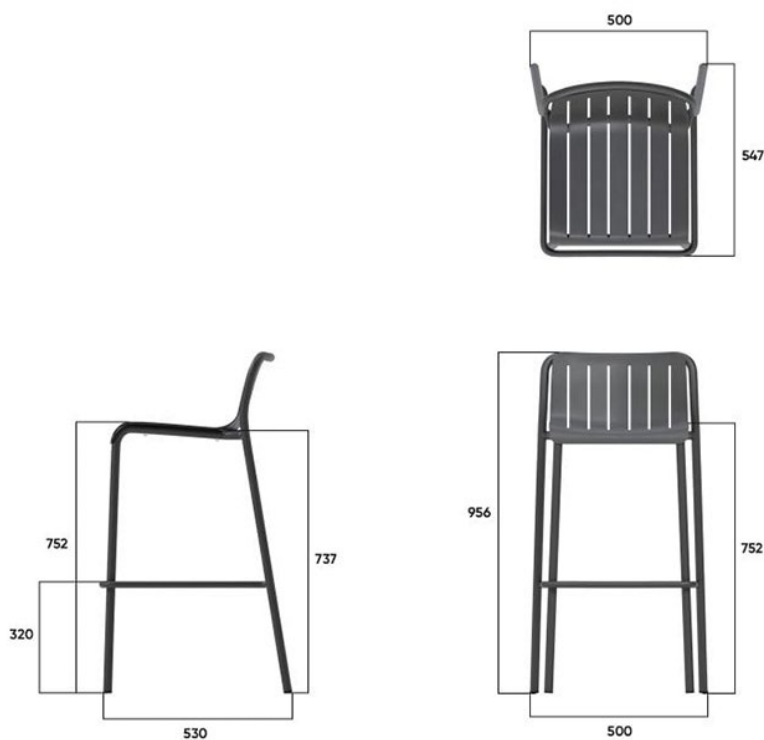

**ABAX
KINGFISHER**

SUKO

PRODUCT DATA SPECIFICATION

Suko Outdoor Bar Stool

Description	
DIMENSIONS	Dimensions: 500mmW x 530mmD x 955mmH Seat Height: 750mm Footrest Height: 320mm
MATERIALS & CONSTRUCTION	The Stool is constructed from aluminium
ADJUSTMENT	N/A
FEATURES	UV Protected Heavy-duty construction Perfect for the outdoors
WARRANTY	10 Years Warranty
LEAD TIME	35 Working Days
FINISH	Matt White Matt Charcoal Matt Green

Drawing

Due to Constant innovation, products may be subject to design and specification changes without notice. Copyright © 2022

Colours:

Matt White

Matt Green

Matt Charcoal

Due to Constant innovation, products may be subject to design and specification changes without notice. Copyright © 2022