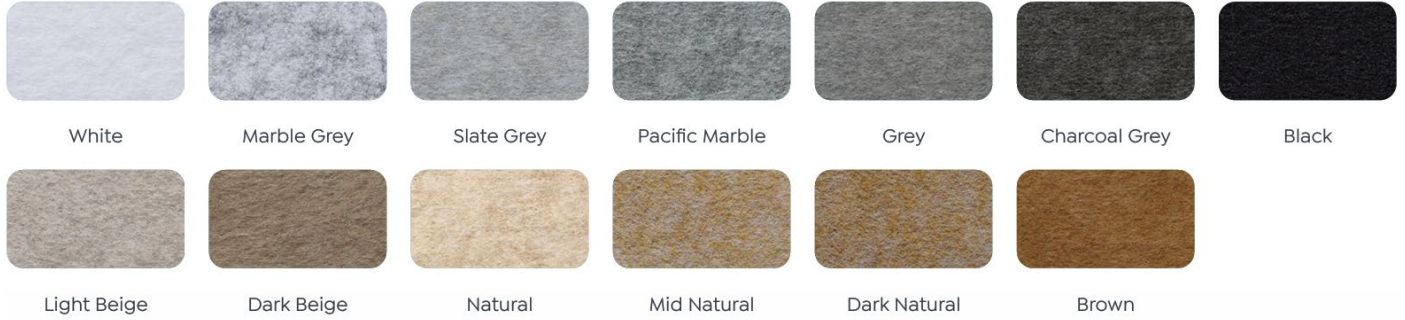

Acoustic Colour Range

Neutral Range