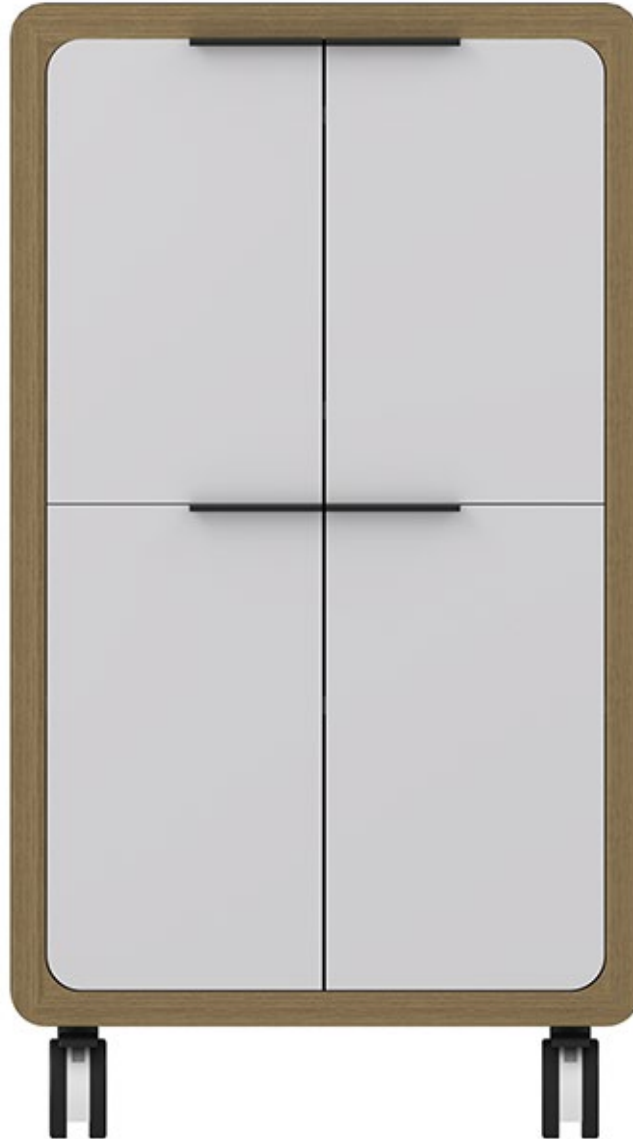

**ABAX
KINGFISHER**

ROVER

PRODUCT DATA SPECIFICATION

Rover Mobile Locker

Description			
SIZES & DIMENSIONS	900mmW x 450mmD x 1620mmH		
MATERIALS	Constructed from acoustic recycled board and timber with castors		
FEATURES	<p>Made with high-quality FSC-certified timber</p> <p>Equipped with large medical-grade castors for easy mobility</p> <p>Provides sound absorption with acoustic recycled board</p> <p>Castors ensure smooth and effortless movement</p> <p>Robust construction offers reliable support and stability.</p> <p>Easy to maintain with high-quality material</p> <p>Stable and secure design ensures reliable everyday use</p> <p>Combines functionality with modern aesthetics for a wide range of spaces</p>		
WARRANTY	10 Years		
LEAD TIME	49 Days		
FINISH	<table border="0"> <tr> <td style="vertical-align: top;"> <p>Acoustic</p> <p>Neutral Range – White, Marble Grey, Slate Grey, Pacific Marble, Grey, Charcoal Grey, Black, Light Beige, Dark Beige, Natural, Mid Natural, Dark Natural or Brown</p> <p>Rose Range – Pink, Coral Pink, Royal Pink, Red, Dark Red, Maroon or Dark Maroon</p> <p>Moody Range – Cobalt Blue, Blue, Dark Blue, Purple, Dark Purple, Pacific Blue, Sky Blue, Green, Dark Green or Dark Peacock Green</p> <p>Bright Range – Yellow, Golden Yellow, Orange, Banana Green or Moss Banana Green</p> </td> <td style="vertical-align: top;"> <p>Carcass</p> <p>White</p> <p>Frame</p> <p>Natural Oak</p> </td> </tr> </table>	<p>Acoustic</p> <p>Neutral Range – White, Marble Grey, Slate Grey, Pacific Marble, Grey, Charcoal Grey, Black, Light Beige, Dark Beige, Natural, Mid Natural, Dark Natural or Brown</p> <p>Rose Range – Pink, Coral Pink, Royal Pink, Red, Dark Red, Maroon or Dark Maroon</p> <p>Moody Range – Cobalt Blue, Blue, Dark Blue, Purple, Dark Purple, Pacific Blue, Sky Blue, Green, Dark Green or Dark Peacock Green</p> <p>Bright Range – Yellow, Golden Yellow, Orange, Banana Green or Moss Banana Green</p>	<p>Carcass</p> <p>White</p> <p>Frame</p> <p>Natural Oak</p>
<p>Acoustic</p> <p>Neutral Range – White, Marble Grey, Slate Grey, Pacific Marble, Grey, Charcoal Grey, Black, Light Beige, Dark Beige, Natural, Mid Natural, Dark Natural or Brown</p> <p>Rose Range – Pink, Coral Pink, Royal Pink, Red, Dark Red, Maroon or Dark Maroon</p> <p>Moody Range – Cobalt Blue, Blue, Dark Blue, Purple, Dark Purple, Pacific Blue, Sky Blue, Green, Dark Green or Dark Peacock Green</p> <p>Bright Range – Yellow, Golden Yellow, Orange, Banana Green or Moss Banana Green</p>	<p>Carcass</p> <p>White</p> <p>Frame</p> <p>Natural Oak</p>		
CUSTOMISABLE	N/A		
ACCESSORIES	N/A		
CERTIFICATIONS			