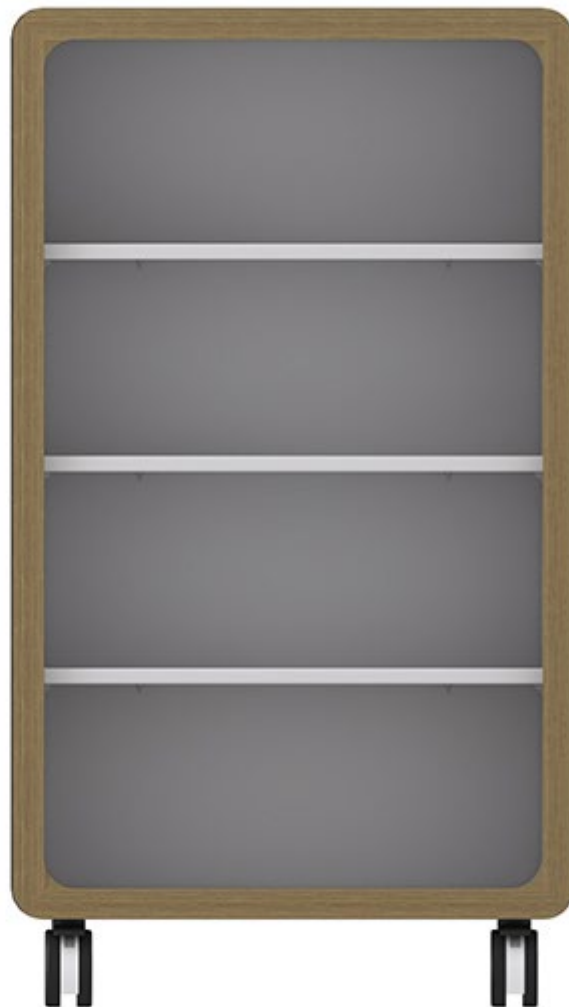

**ABAX
KINGFISHER**

ROVER
PRODUCT DATA SPECIFICATION

Rover Mobile Bookcase

Description			
SIZES & DIMENSIONS	900mmW x 450mmD x 1620mmH 900mmW x 450mmD x 1920mmH		
MATERIALS	Constructed from acoustic recycled board and timber with castors		
FEATURES	Made with high-quality FSC-certified timber Equipped with large medical-grade castors for easy mobility Suitable for classrooms requiring mobile and versatile furniture Eco-friendly design using recycled materials Easy to maintain with high-quality materials Stable and secure design ensures reliable everyday use Combines functionality with modern aesthetics for a wide range of spaces		
WARRANTY	10 Years		
LEAD TIME	49 Days		
FINISH	<table border="0"> <tr> <td style="vertical-align: top;"> <p>Acoustic</p> <p>Neutral Range – White, Marble Grey, Slate Grey, Pacific Marble, Grey, Charcoal Grey, Black, Light Beige, Dark Beige, Natural, Mid Natural, Dark Natural or Brown</p> <p>Rose Range – Pink, Coral Pink, Royal Pink, Red, Dark Red, Maroon or Dark Maroon</p> <p>Moody Range – Cobalt Blue, Blue, Dark Blue, Purple, Dark Purple, Pacific Blue, Sky Blue, Green, Dark Green or Dark Peacock Green</p> <p>Bright Range – Yellow, Golden Yellow, Orange, Banana Green or Moss Banana Green</p> </td> <td style="vertical-align: top; padding-left: 20px;"> <p>Carcass</p> <p>White</p> <p>Frame</p> <p>Natural Oak</p> </td> </tr> </table>	<p>Acoustic</p> <p>Neutral Range – White, Marble Grey, Slate Grey, Pacific Marble, Grey, Charcoal Grey, Black, Light Beige, Dark Beige, Natural, Mid Natural, Dark Natural or Brown</p> <p>Rose Range – Pink, Coral Pink, Royal Pink, Red, Dark Red, Maroon or Dark Maroon</p> <p>Moody Range – Cobalt Blue, Blue, Dark Blue, Purple, Dark Purple, Pacific Blue, Sky Blue, Green, Dark Green or Dark Peacock Green</p> <p>Bright Range – Yellow, Golden Yellow, Orange, Banana Green or Moss Banana Green</p>	<p>Carcass</p> <p>White</p> <p>Frame</p> <p>Natural Oak</p>
<p>Acoustic</p> <p>Neutral Range – White, Marble Grey, Slate Grey, Pacific Marble, Grey, Charcoal Grey, Black, Light Beige, Dark Beige, Natural, Mid Natural, Dark Natural or Brown</p> <p>Rose Range – Pink, Coral Pink, Royal Pink, Red, Dark Red, Maroon or Dark Maroon</p> <p>Moody Range – Cobalt Blue, Blue, Dark Blue, Purple, Dark Purple, Pacific Blue, Sky Blue, Green, Dark Green or Dark Peacock Green</p> <p>Bright Range – Yellow, Golden Yellow, Orange, Banana Green or Moss Banana Green</p>	<p>Carcass</p> <p>White</p> <p>Frame</p> <p>Natural Oak</p>		
CUSTOMISABLE	N/A		
ACCESSORIES	N/A		
CERTIFICATIONS			