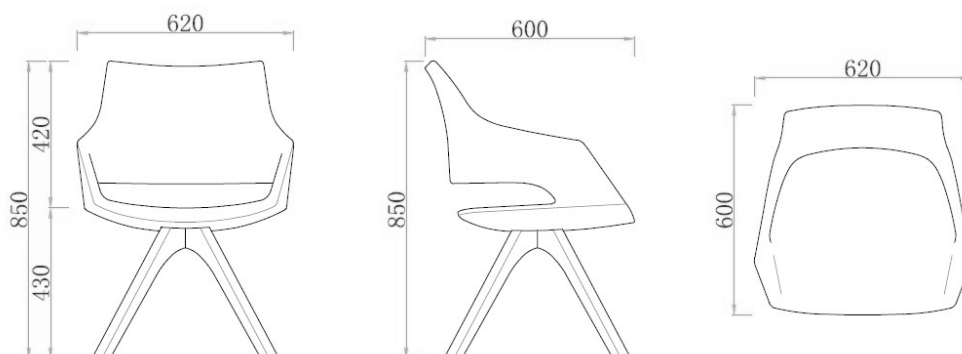

**ABAX
KINGFISHER**

ROBUST
PRODUCT DATA SPECIFICATION

Robust Chair - 4 Star Timber

Description			
DIMENSIONS	<p>Overall Dimensions: 620mmW x 600mmD x 850mmH</p> <p>Seat Height: 430mm</p>		
MATERIALS & CONSTRUCTION	<p>The shell is constructed steel frame, injected with foam, and finished in high-quality upholstery</p> <p>The frame is constructed from solid timber</p>		
ADJUSTMENT	N/A		
FEATURES	<p>Designed with a 4-star base, the chair ensures stability while incorporating an elegant and functional element to your space</p> <p>Ideal for professional settings, this chair boasts a harmonious mix of durability, comfort, and aesthetic appeal</p> <p>Whether in an office, conference room, or lounge, the chair's design complements various environments seamlessly</p> <p>With its sturdy construction and inviting upholstery, the chair ensures a delightful and functional seating experience</p>		
WARRANTY	10 Years		
LEAD TIME	98 Days		
FINISH	<table border="0"> <tr> <td style="vertical-align: top;"> <p>Shell Upholstery Colour</p> <p>OTE Sunday Fabric Range</p> <p>OTE Vico Fabric Range</p> <p>DVB Fabric Range</p> <p>DTTM Series</p> <p>DR51602 Series</p> </td> <td style="vertical-align: top;"> <p>DA Series</p> <p>PU Leather Range</p> <p>Frame Finish</p> <p>Ash Wood</p> </td> </tr> </table>	<p>Shell Upholstery Colour</p> <p>OTE Sunday Fabric Range</p> <p>OTE Vico Fabric Range</p> <p>DVB Fabric Range</p> <p>DTTM Series</p> <p>DR51602 Series</p>	<p>DA Series</p> <p>PU Leather Range</p> <p>Frame Finish</p> <p>Ash Wood</p>
<p>Shell Upholstery Colour</p> <p>OTE Sunday Fabric Range</p> <p>OTE Vico Fabric Range</p> <p>DVB Fabric Range</p> <p>DTTM Series</p> <p>DR51602 Series</p>	<p>DA Series</p> <p>PU Leather Range</p> <p>Frame Finish</p> <p>Ash Wood</p>		
CUSTOMISABLE	N/A		
ACCESSORIES	N/A		
CERTIFICATION	N/A		