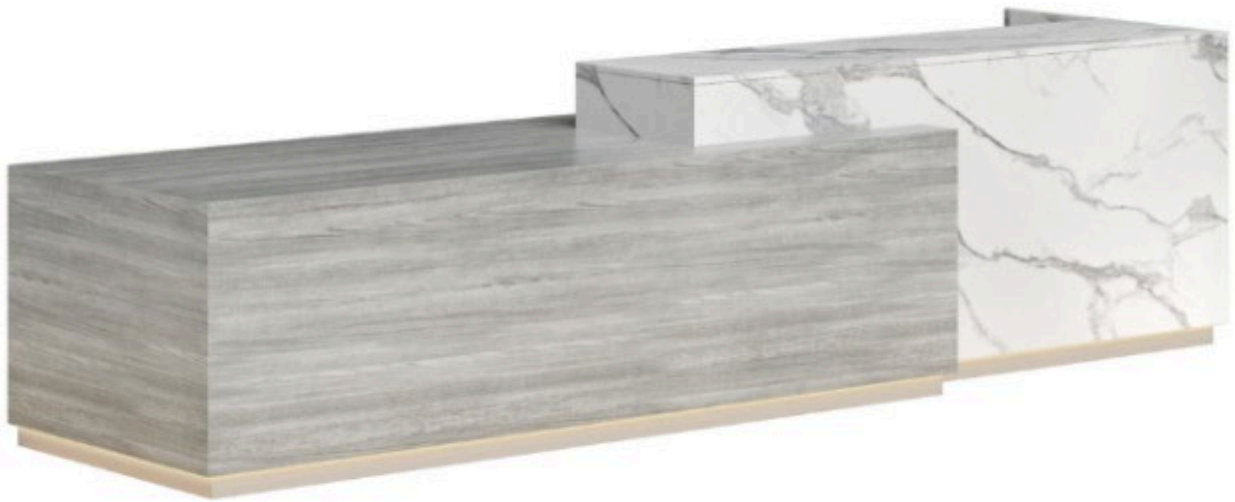

**ABAX  
KINGFISHER**

# Regent Reception Desk

Description	
<b>DIMENSIONS</b>	2400mmW x 900mmD x 930mmH 2700mmW x 900mmD x 930mmH 3000mmW x 900mmD x 930mmH
<b>MATERIALS AND CONSTRUCTION</b>	The hob is constructed from marble laminate The reception desk is constructed from laminex or polytec
<b>ADJUSTMENT</b>	N/A
<b>FEATURES</b>	Marble hob adds a touch of opulence to any space Sturdy plinth ensures stability and durability Creates a grand and impressive reception area Optional LED lights provide a gentle, ambient glow Perfect for upscale breakout rooms with a luxurious vibe Overlapping design offers a unique and captivating aesthetic Easy to maintain with durable and high-quality materials
<b>WARRANTY</b>	10 Years
<b>LEAD TIME</b>	49 Days
<b>FINISH</b>	<b><u>Hob Finish</u></b> Marble Board  <b><u>Desk Finish</u></b> Laminex and Polytec Colour Range
<b>CUSTOMISABLE</b>	N/A
<b>ACCESSORIES</b>	N/A