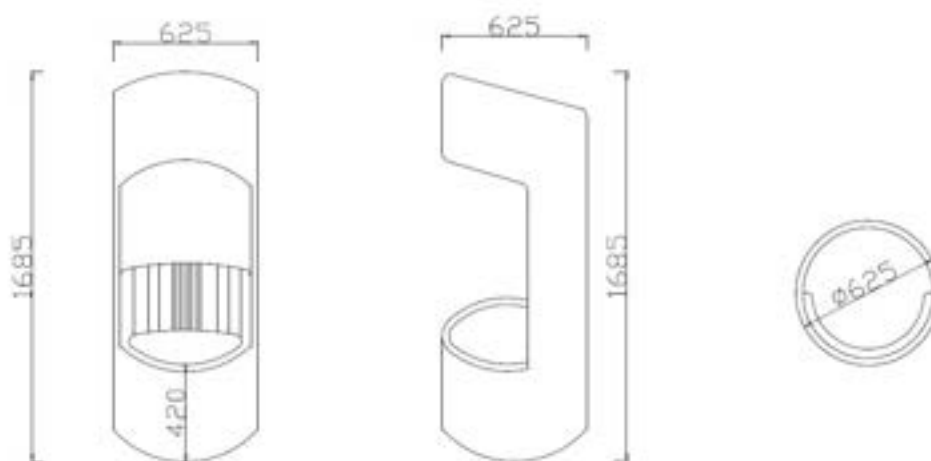

**ABAX
KINGFISHER**

QUITE
PRODUCT DATA SPECIFICATION

Quiet Lounge Pod

Description	
DIMENSIONS	625mmDia x 1685mmH
FABRIC METERAGE	N/A
MATERIALS & CONSTRUCTION	The Lounge Booth is full fibre glass structure and seat and back is upholstered
FEATURES	<p>Seamlessly combines modern aesthetics with ergonomic design for a cozy and contemporary seating experience</p> <p>Fiber glass construction guarantees longevity and easy maintenance for high-traffic areas</p> <p>Fits well in diverse environments such as offices, lounges, libraries, or breakout areas</p> <p>Incorporates materials designed for both durability and visual appeal, making it a functional and stylish choice</p> <p>Provides a quiet and inviting space for individuals seeking a comfortable retreat</p> <p>Variety of upholstery options ensure the booth can complement existing decor or stand out as a statement piece</p>
WARRANTY	10 Years
LEAD TIME	98 Days
FINISH	Sunday Range Palace PU Range
CUSTOMISABLE	N/A
CERTIFICATIONS	N/A