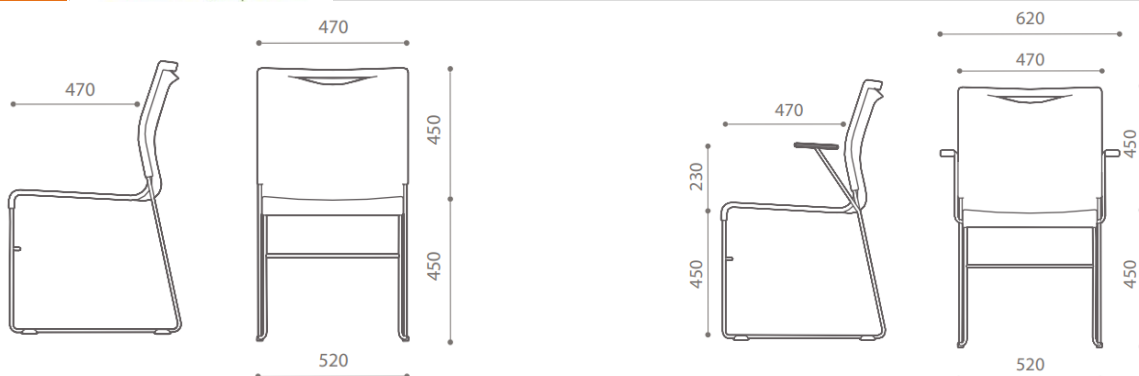

## Palis Chair

	Description	
DIMENSIONS	<b><u>Palis Chair without Arms:</u></b>	<b><u>Palis Chair w/Arms:</u></b>
	Overall Dimensions: 520mmW x 470mmD x 900mmH Seat Height: 450mm Seat Depth: 470mm Seat Width: 470mm	Overall Dimensions: 620mmW x 470mmD x 900mmH Seat Height: 450mm Seat Depth: 470mm Seat Width: 470mm
	<b>Palis Chair Trolley Dimensions:</b> 570mmW x 730mmD x 430mmH	
MATERIALS & CONSTRUCTION	<p>The chair is made of Polypropylene</p> <p>Optional upholstered seat pad</p> <p>The frame is constructed out of 11mm chrome plated solid rod steel</p> <p>The Palis Chair Trolley is constructed from steel</p>	
ADJUSTMENT	N/A	
FEATURES	<p>One piece or two piece Polypropylene Shell</p> <p>Sled base on glides to prevent markings on hard floors</p> <p>The Palis Chair Trolley can hold 40 Palis chairs.</p>	
WARRANTY	10 Years	
LEAD TIME	10 - 12 Weeks	
FINISH	<b><u>Shell</u></b> White Mango Olive Black	<b><u>Seat Pad</u></b> Bloom Fabric range (see below) Frame Chrome
	CUSTOMISABLE N/A	
ACCESSORIES	<p>Upholstered Seat Pad</p> <p>Palis Chair Trolley</p>	
CERTIFICATIONS		