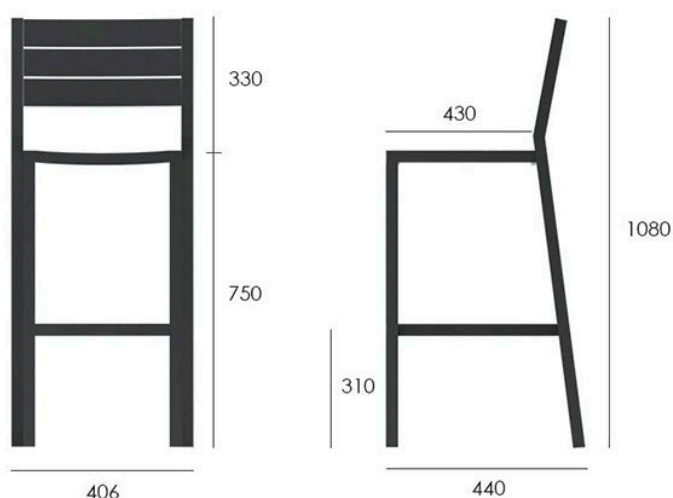

ABAX KINGFISHER

FESPER

PRODUCT DATA SPECIFICATION

Fesper Outdoor Stool

Description	
DIMENSIONS	Dimensions: 400mmW x 430mmD x 1080mmH Seat Height: 750mmH
MATERIALS & CONSTRUCTION	The chair is constructed from aluminium
ADJUSTMENT	N/A
FEATURES	UV Protected Made for the outdoors Stylish and Lightweight Heavy duty construction
WARRANTY	10 Years
LEAD TIME	35 Working Days
FINISH	Matt White Matt Charcoal

Drawing

*all measurements in mm

Due to Constant innovation, products may be subject to design and specification changes without notice. Copyright © 2022