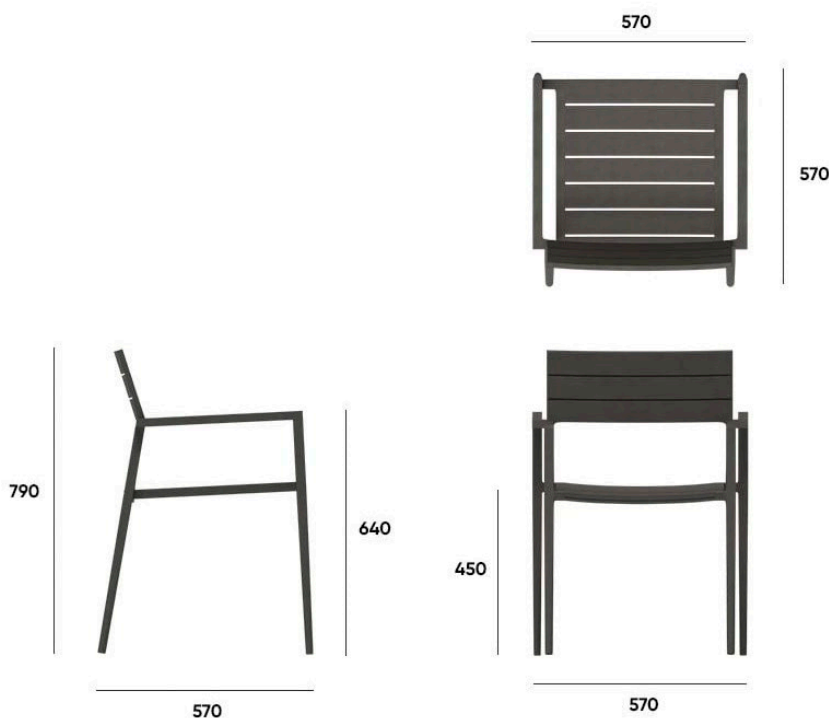

**ABAX
KINGFISHER**

FESPER

PRODUCT DATA SPECIFICATION

Fesper Outdoor Chair

Description							
DIMENSIONS	Dimensions: 570mmW x 570mmD x 790mmH Seat Height: 450mm Arm height: 640mm						
MATERIALS & CONSTRUCTION	The chair is constructed from aluminium						
ADJUSTMENT	N/A						
FEATURES	Made for outdoors UV Protection Seat cushion (Optional) Nylon slides to protect the feet						
WARRANTY	10 Year Warranty						
LEAD TIME	35 Working Days						
FINISH	<table border="0"> <tr> <td><u>Chair Colour</u></td> <td><u>Cushion Colour</u></td> </tr> <tr> <td>Matt White</td> <td>Dark Grey</td> </tr> <tr> <td>Matt Charcoal</td> <td>Light Grey</td> </tr> </table>	<u>Chair Colour</u>	<u>Cushion Colour</u>	Matt White	Dark Grey	Matt Charcoal	Light Grey
<u>Chair Colour</u>	<u>Cushion Colour</u>						
Matt White	Dark Grey						
Matt Charcoal	Light Grey						

Drawing:

Due to Constant innovation, products may be subject to design and specification changes without notice. Copyright © 2022

Colours:

Matt White

Matt Charcoal

Due to Constant innovation, products may be subject to design and specification changes without notice. Copyright © 2022