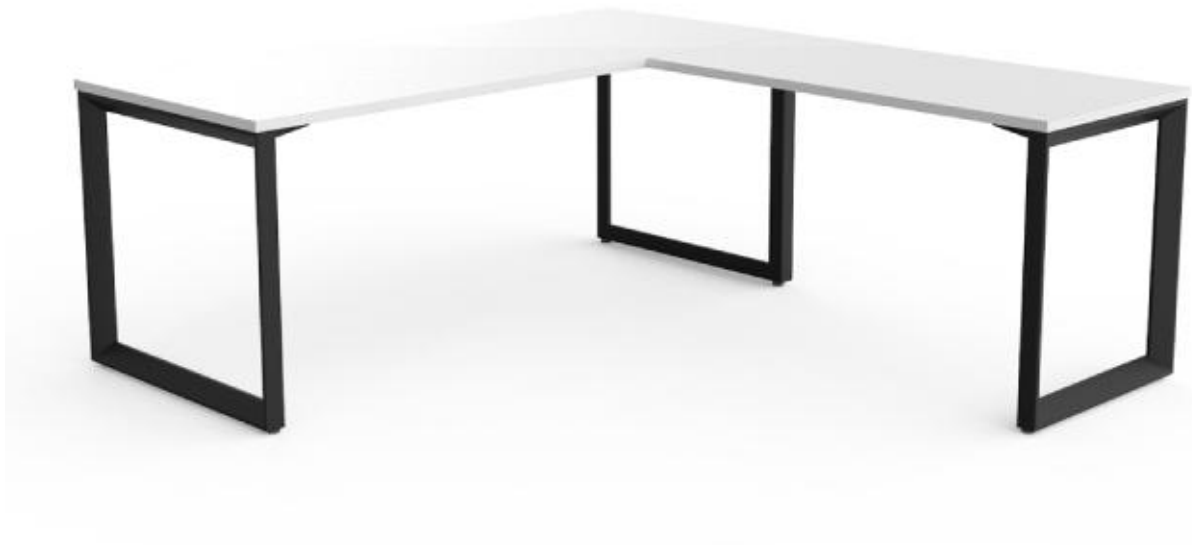

ABAX KINGFISHER

BAXTER PRODUCT DATA SPECIFICATION

Due to Constant innovation, products may be subject to design and specification changes without notice. Copyright © 2024

Phone: 1300 300 369
Email: info@abaxkf.com.au

**EDUCATION, LIBRARY
& OFFICE FURNITURE**

Web: abaxkf.com.au
ABN: 79 064 734 505